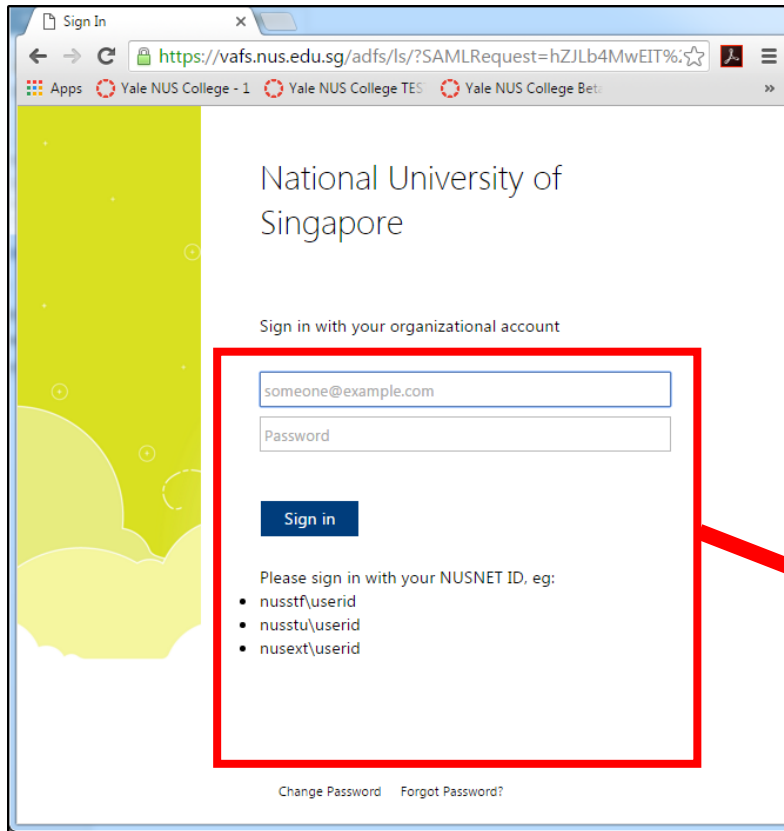

How to login into Campus Labs (For Faculty)

The URL for Faculty to login is <https://yale-nus.campuslabs.com/faculty/>

You will be prompted to NUS Single Sign-on login page. Please sign in with your NUSNET ID that starts with **nusstf\yncxxx** and your password.